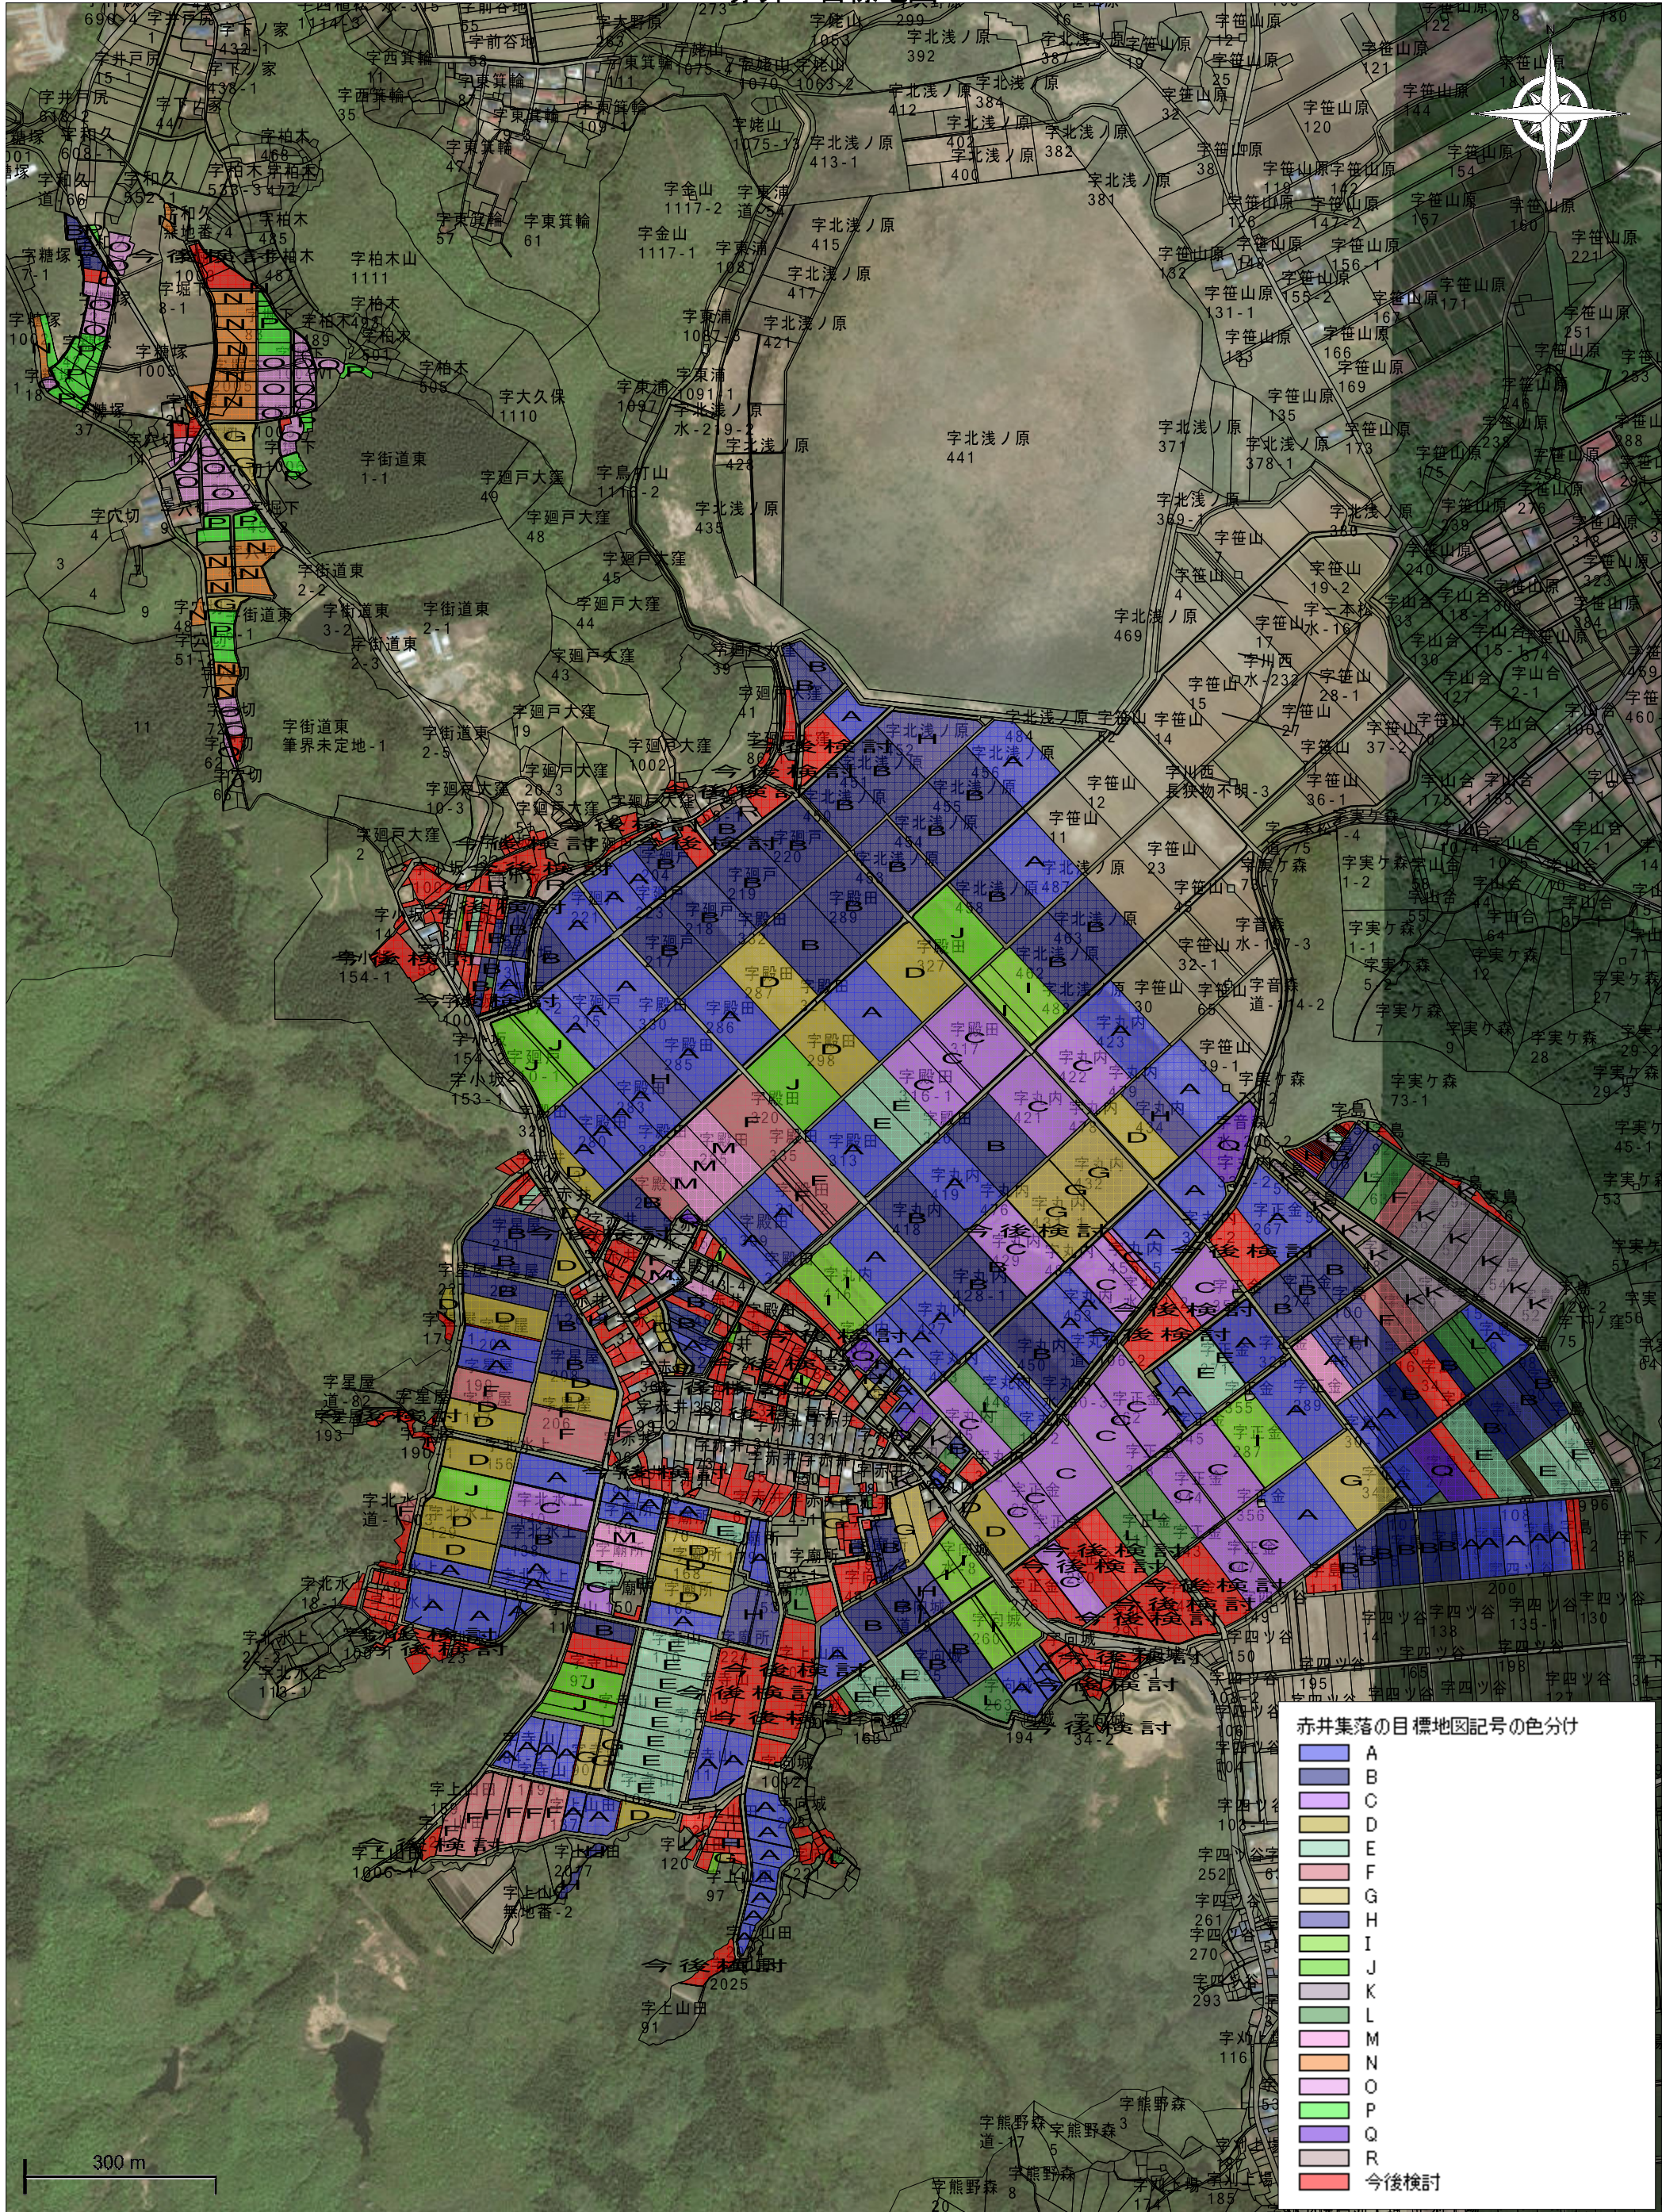

# 赤井 目標地図

赤井集落の目標地図記号の色分け

[Blue]	A
[Light Blue]	B
[Purple]	C
[Yellow]	D
[Light Green]	E
[Pink]	F
[Orange]	G
[Light Purple]	H
[Light Green]	I
[Light Green]	J
[Light Green]	K
[Light Green]	L
[Light Green]	M
[Light Green]	N
[Light Green]	O
[Light Green]	P
[Light Green]	Q
[Light Green]	R
[Red]	今後検討